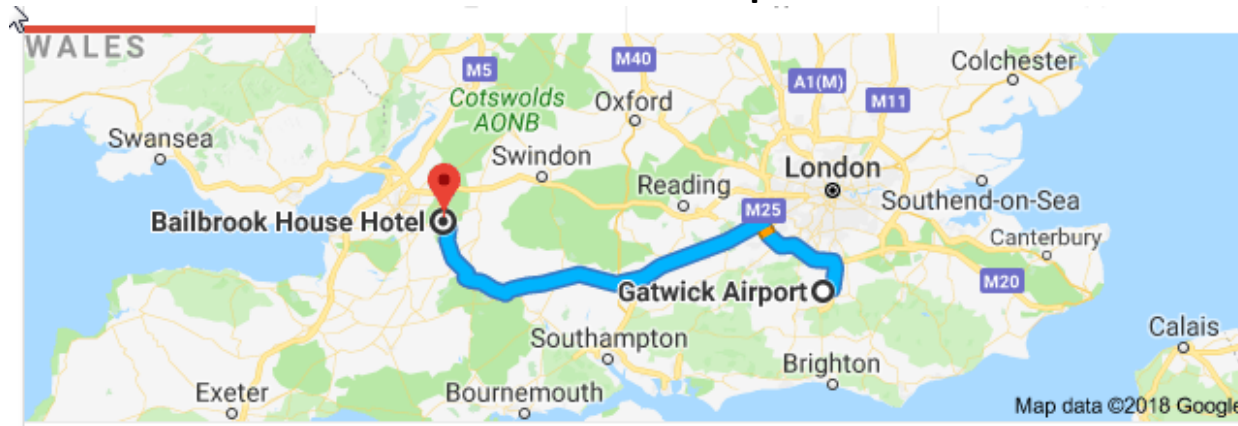

## Location

London Road West, Bath  
Somerset BA1 7JD  
(sat nav BA1 7DA)

**Nearest Motorway Link M4 J18**

**Nearest Airport** Bristol 20 miles

**Nearest Train Station** Bath Spa 2.5 miles

**Helicopter Grid reference**

#### By Public Transport Approx. 2hrs 30mins

- At **Heathrow Central Station** take the Heathrow Express to London Paddington
- At **Paddington Station** change platform and take a train towards Bristol temple Meads
- Get off at **Bath Spa Station** and walk (2 mins) to Bus station (Bay 6)
- Get X31 towards Chippenham
- Get off bus at stop ID bthmwag (Bailbrook House).
- It is a 6 minute walk up to the Hotel

## TRAVEL INFORMATION

### From Gatwick Airport